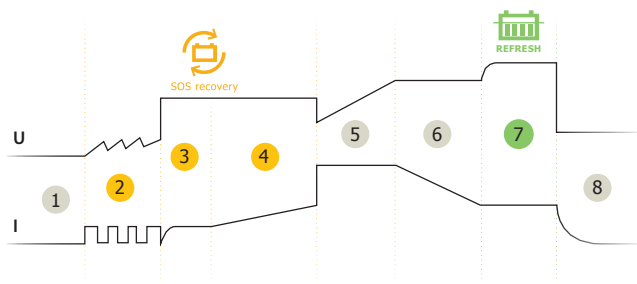

HIGH PERFORMANCE CHARGE

- The **8 step charging curve** ensures maximum battery performance and longevity.
- It recovers deeply discharged batteries >2V (*SOS Recovery* 🔄).

- 1 Analysis
- 2 Recovery
- 3 Test
- 4 Desulfation
- 5 Charge
- 6 Absorption
- 7 Refresh (option)
- 8 Floating charge

ERGONOMIC

- Ultra-compact design, light and portable.
- Quick / easy to connect waterproof connectors.
- Resistant to dust and water ingress (IP65 - not waterproof).
- Can be attached to a wall.

ACCESSORIES