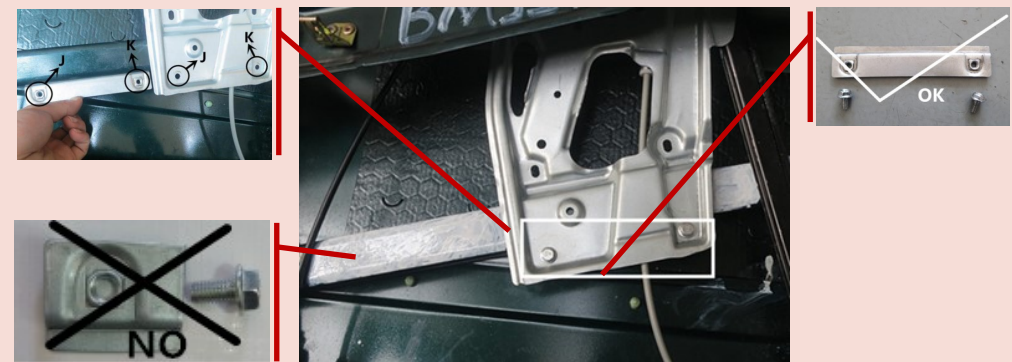

Einbauhinweis/installation instruction AIC Art. No. 55044 (OE Ref. No. 5133 8 252 393)

Vorne links/Front left

alte Version/old version

neue Version/new version