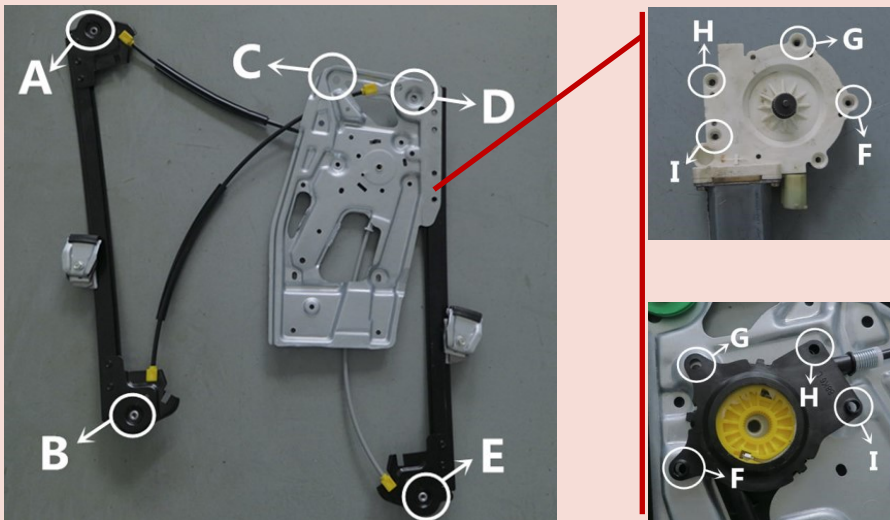

Einbauhinweis/installation instruction AIC Art. No. 55044 (OE Ref. No. 5133 8 252 393)

Vorne links/Front left

alte Version/old version

neue Version/new version