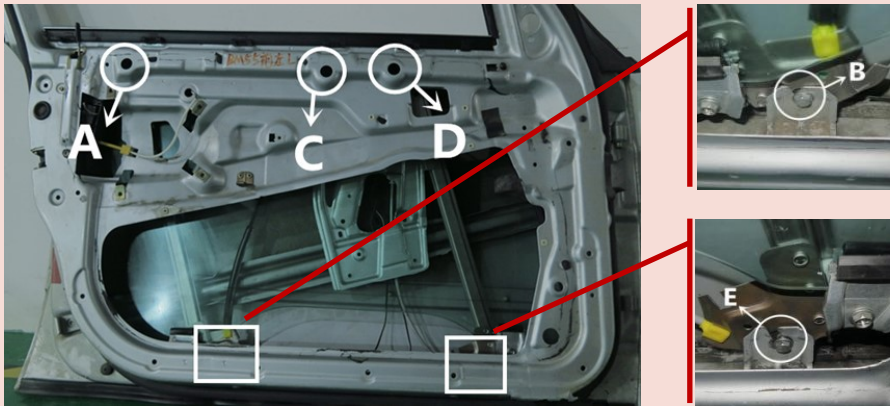

Einbauhinweis/installation instruction AIC Art. No. 55044 (OE Ref. No. 5133 8 252 393)

Vorne links/Front left

alte Version/old version

neue Version/new version