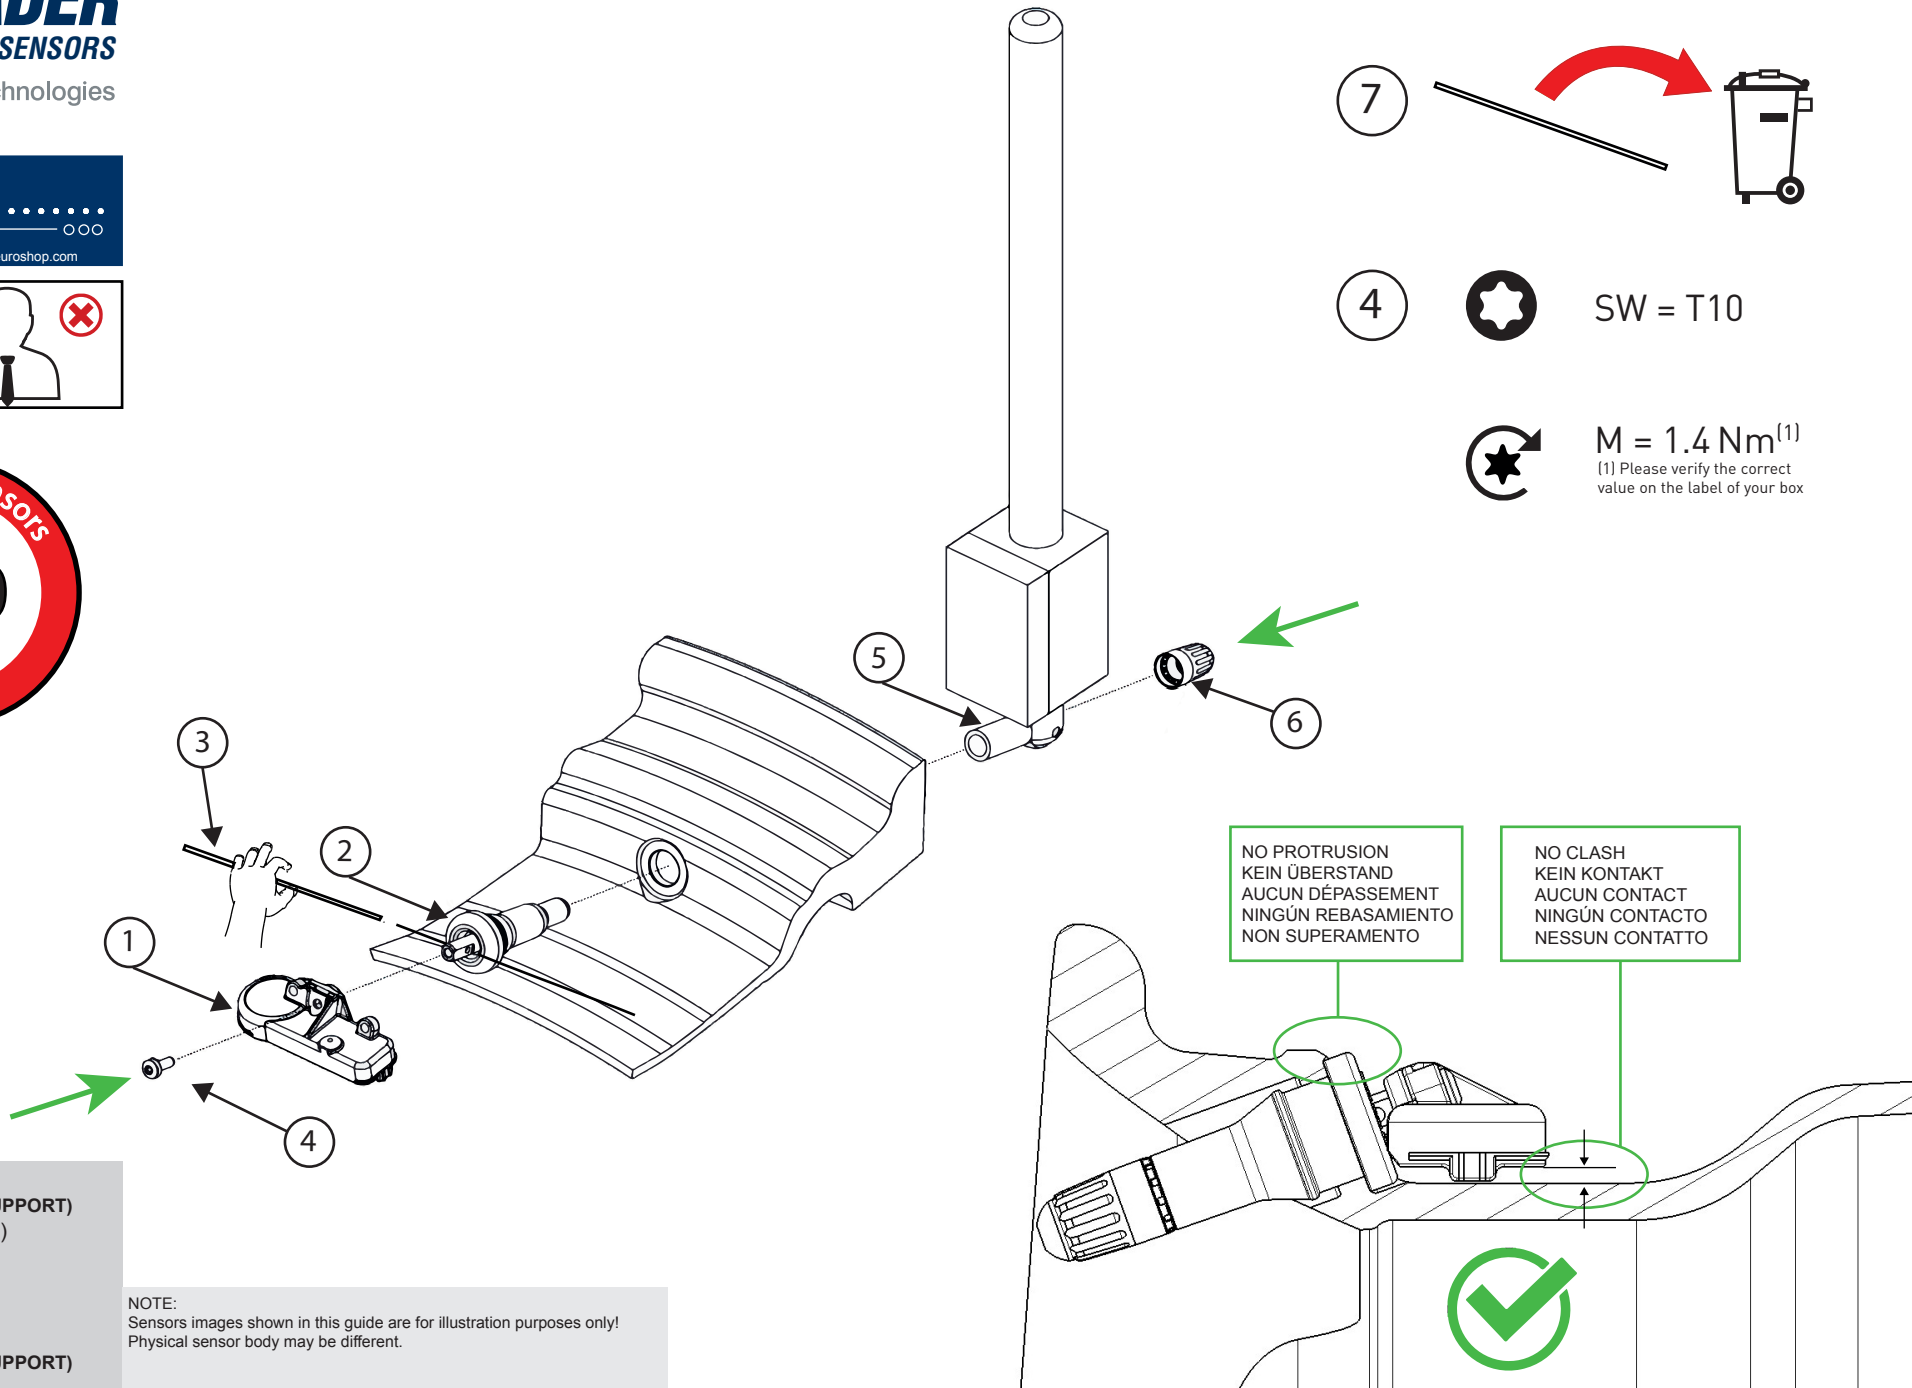

Snap-in sensors - Rev4/5

Quick Guide

Applicable to Rev 4 / 5 sensors only.
Refs 3000, 3007, 3027, 3049 - More on tpmseuroshop.com

NOTE:
Sensors images shown in this guide are for illustration purposes only!
Physical sensor body may be different.