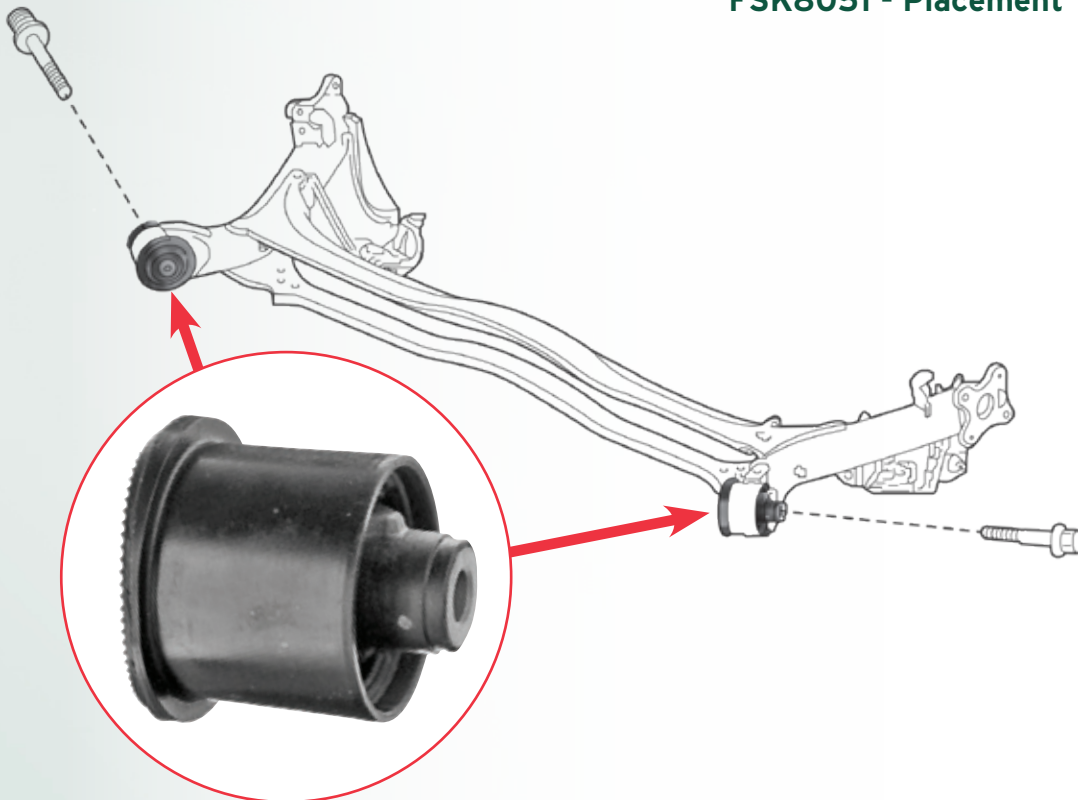

HONDA CIVIC REAR SUBFRAME BUSH REPLACEMENT

STEERING & SUSPENSION

Issue Date: 10/2018 Issue Number: SSTB0013F

APPLICATION: Honda Civic 1.4i, 2.0i, 2.2TD 2005>12

APPLICABLE REFERENCES: FSK8051

We have received numerous requests for replacement bushes for the Rear Subframe on the Honda Civic 2005>2012. The bush is not available separately from OE and is only supplied as part of the rear subframe.

First Line supplies these bushes separately under part number FSK8051. It is advised that these are replaced in pairs and that they are always pressed in and out using professional tooling.

AT A GLANCE

FSK8051 - Placement

Product Information

If you require any further information please visit our website or contact the Technical Department on +44 (0)1869 329 709

FIRST LINE
THE ALL MAKES SPECIALIST

www.firstline.co.uk

First Line Ltd, Chalker Way, Banbury, Oxon, OX16 4XD, UK