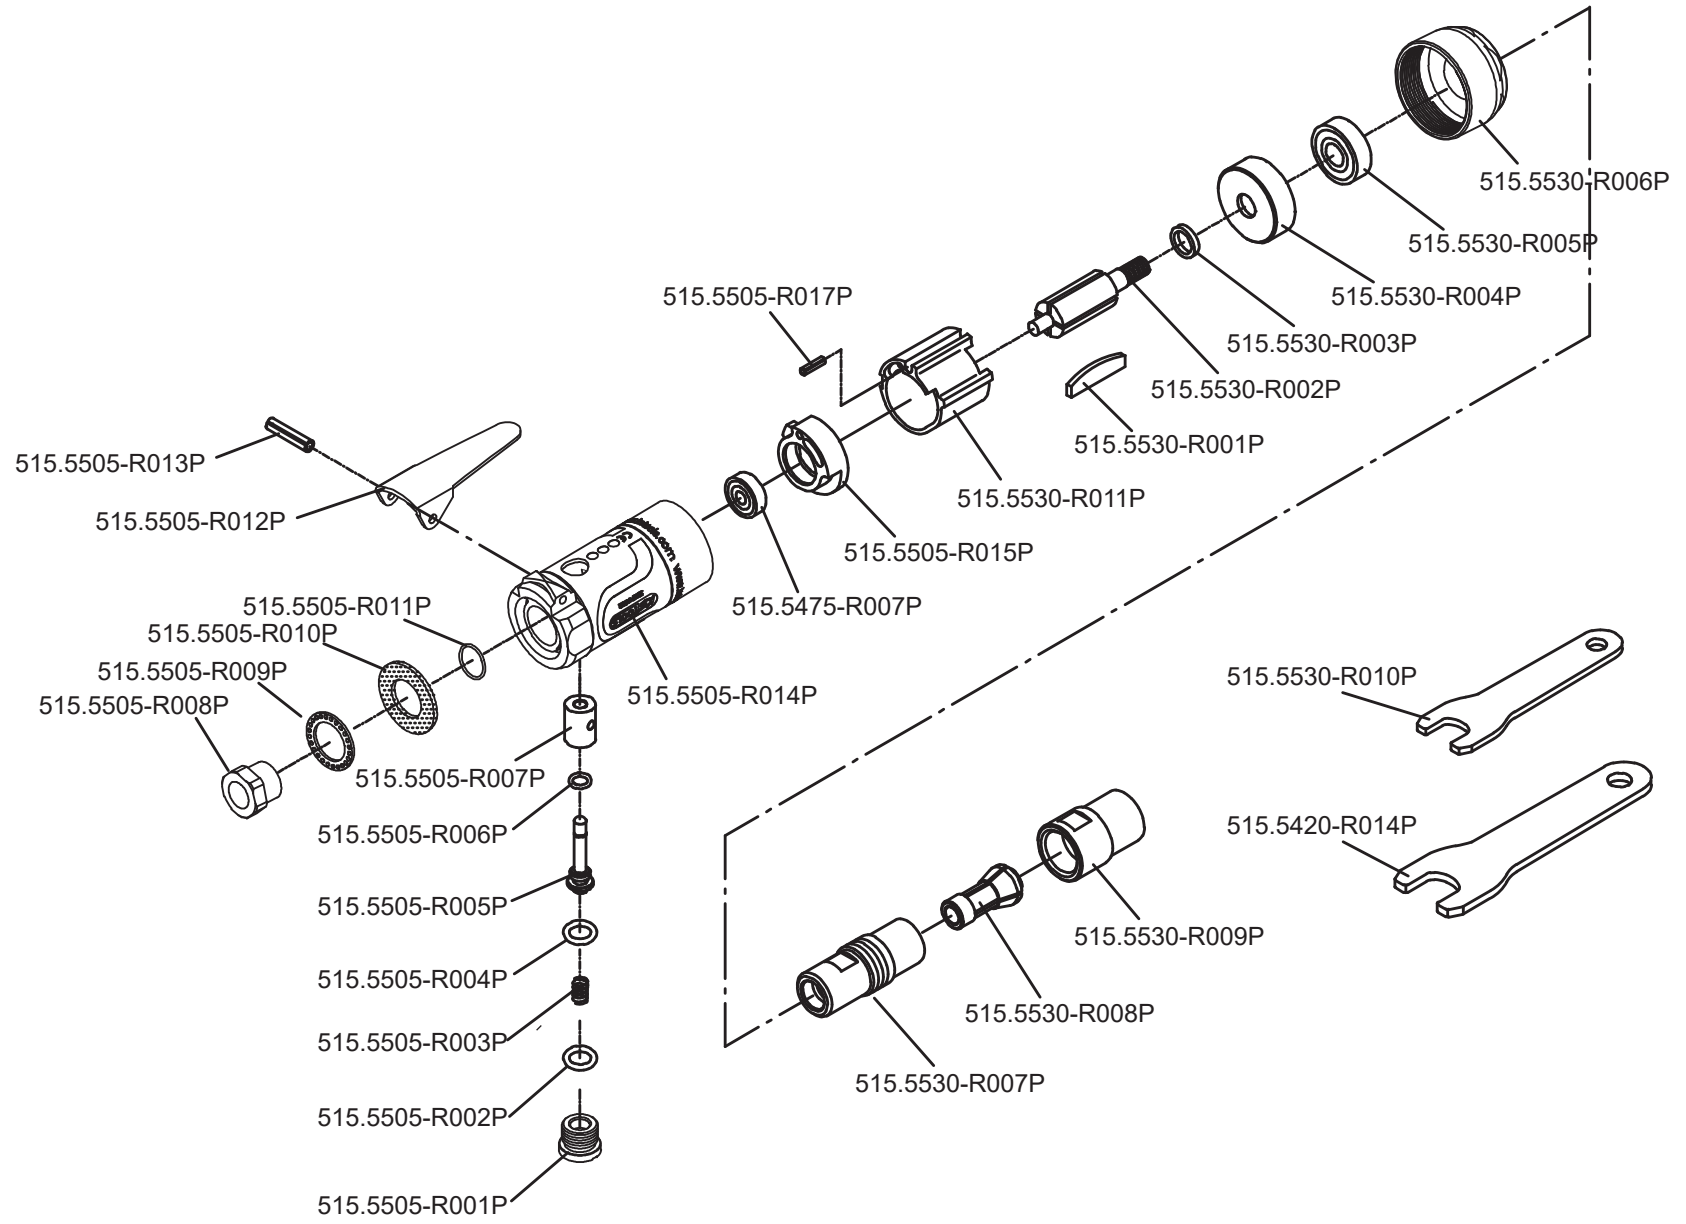

Art. 515.5530

Art. 515.5530

Art.-Nr.	Description	Beschreibung	Menge Qty.
515.5420-R014P	Spanner	Schraubenschlüssel	1
515.5475-R007P	Ball bearing	Kugellager	1
515.5505-R001P	Plug	Abschlussstopfen	1
515.5505-R002P	O-Ring	O-Ring	1
515.5505-R003P	Spring	Feder	1
515.5505-R004P	O-Ring	O-Ring	1
515.5505-R005P	Valve stem	Ventilstift	1
515.5505-R006P	O-Ring	O-Ring	1
515.5505-R007P	Valve bushing	Ventilbuchse	1
515.5505-R008P	Air inlet bushing	Lufteinlassbuchse	1
515.5505-R009P	Exhaust deflector	Abluftdeflektor	1
515.5505-R010P	Muffler	Schalldämpfer	1
515.5505-R011P	O-Ring	O-Ring	1
515.5505-R012P	Throttle lever	Betätigungshebel	1
515.5505-R013P	Lever pin	Hebelbolzen	1

Art.-Nr.	Description	Beschreibung	Menge Qty.
515.5505-R014P	Motor housing	Antriebsgehäuse	1
515.5505-R015P	Rear end plate	Hintere Kugellageraufnahme	1
515.5505-R017P	Pin	Pin	1
515.5530-R001P	Rotor blade	Rotorblatt	4
515.5530-R002P	Rotor	Rotor	1
515.5530-R003P	Rotor Collar	Rotor Gewinding	1
515.5530-R004P	Front end plate	Vordere Verschlussplatte	1
515.5530-R005P	Ball bearing	Kugellager	1
515.5530-R006P	Housing Cap	Gehäusedeckel	1
515.5530-R007P	Spindle	Spindel	1
515.5530-R008P	Collet	Klemmhülse	1
515.5530-R009P	Collet nut	Klemmhülsenmutter	1
515.5530-R010P	Spanner	Spannschlüssel	1
515.5530-R011P	Cylinder	Rotorgehäuse	1