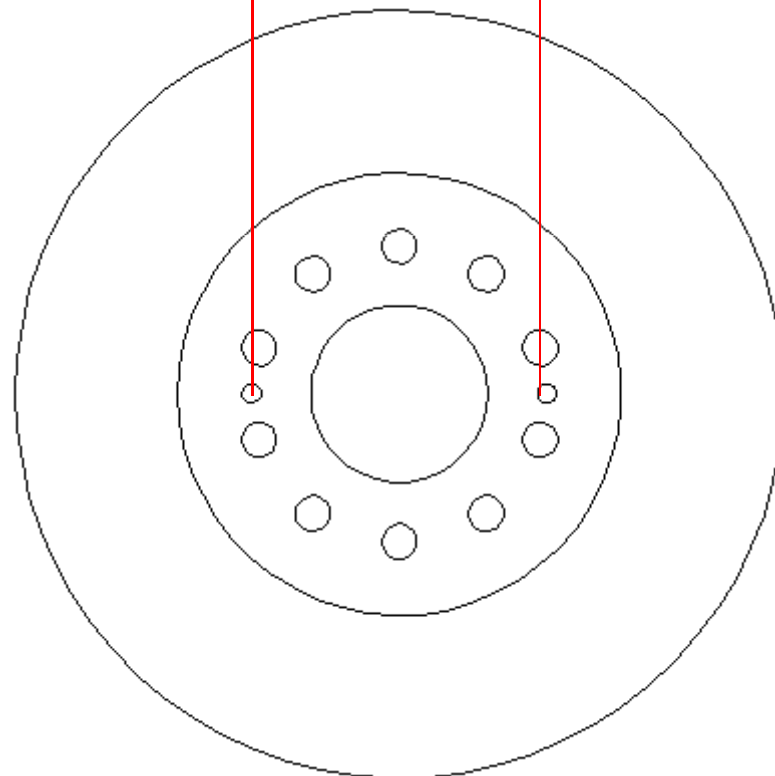

CVD552

238mm

disc is directly mounted on wheel hub

CVD670

168mm

vehicles with compact bearing