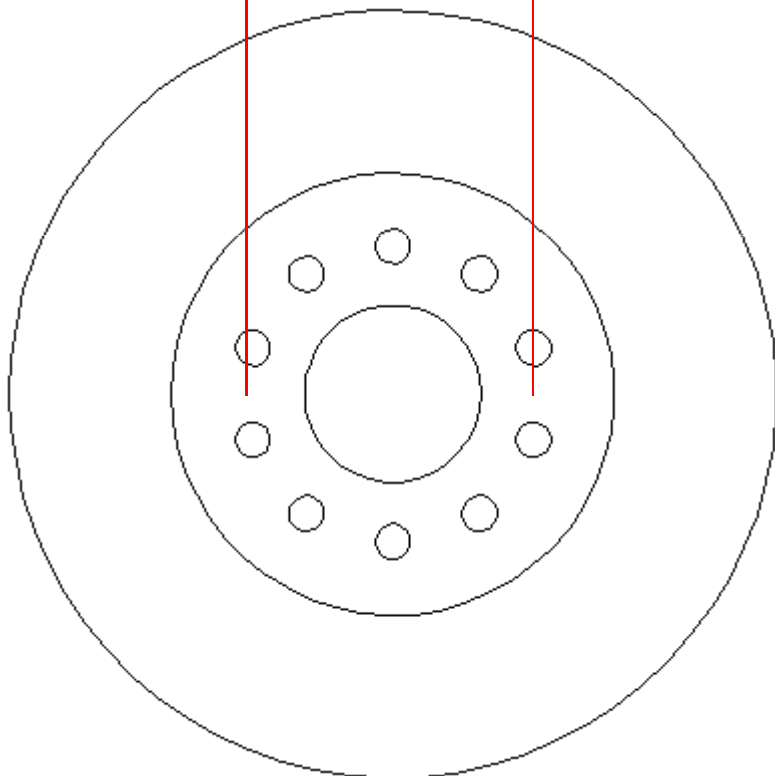

CVD552

238mm

disc is directly mounted on wheel hub

CVD670

168mm

vehicles with compact bearing