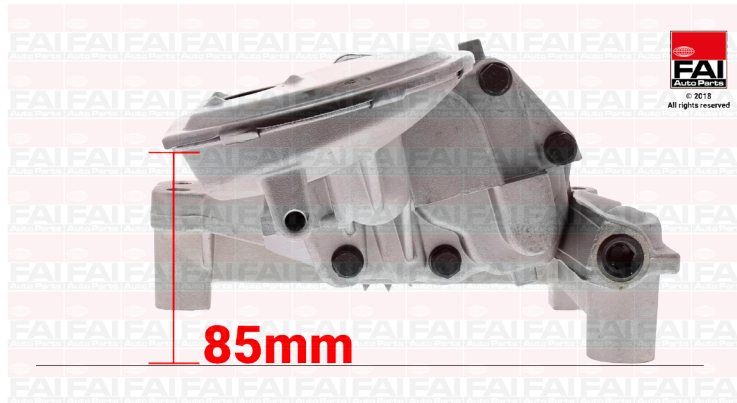

Comparison: OP171, OP216 & OP217

OP171

OP216

Strainer Height/Angle (75mm)

Strainer Height/Angle (80mm)

OP217

Strainer Height/Angle (85mm)

**Best Availability. Best Value.
Best Quality. Best Service.**