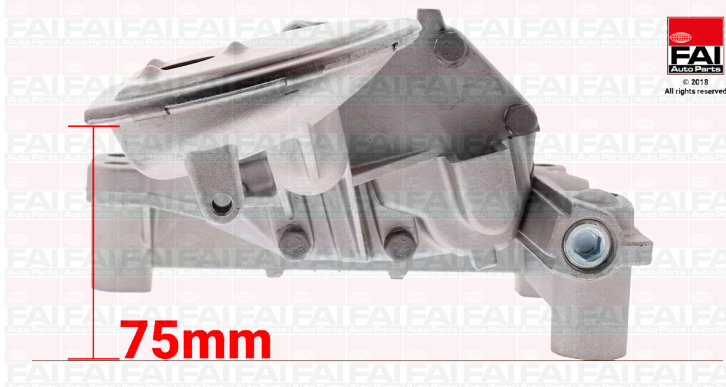

Comparison: OP171, OP216 & OP217

OP171

OP216

Strainer Height/Angle (75mm)

Strainer Height/Angle (80mm)

OP217

Strainer Height/Angle (85mm)

**Best Availability. Best Value.
Best Quality. Best Service.**