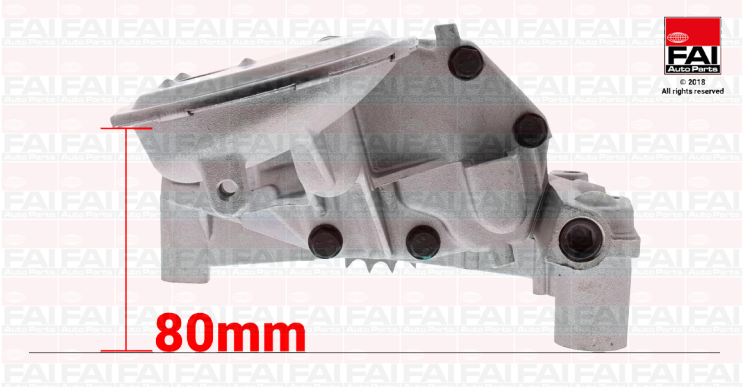

Comparison: OP171, OP216 & OP217

OP171

OP216

Strainer Height/Angle (75mm)

Strainer Height/Angle (80mm)

OP217

Strainer Height/Angle (85mm)

**Best Availability. Best Value.
Best Quality. Best Service.**