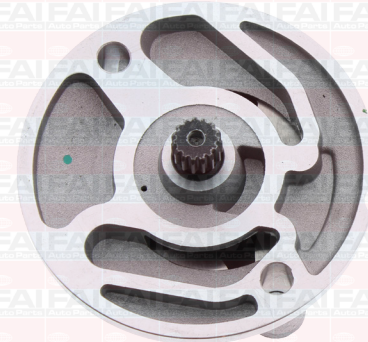

Comparison: OP08 & OP09

OP08

Female Slot Drive Type

OP09

Male Spline Drive Type

Best Availability. Best Value.
Best Quality. Best Service.

+44 (0) 1525 351800

faiauto.com