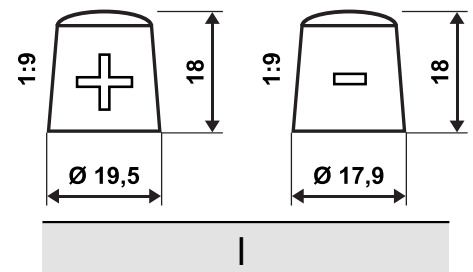

ERA part number: E58015

Technical parameter	Value
Battery	EFB Battery
ETN	580500073
Battery Capacity [Ah]	80 Ah
Cold Cranking Amps (CCA), EN [A]	730 A
Length [mm]	315
Width [mm]	175
Height [mm]	190
Layout	0
Terminals	I
Base hold-down	BI3
Case size	H7/LN4
Weight [Kg]	20,92

Layout

Terminals

Base hold-down