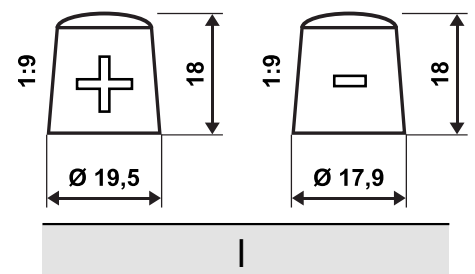

ERA part number: **A59514**

Technical parameter	Value
Battery	AGM Battery
ETN	595901081
Battery Capacity [Ah]	95 Ah
Cold Cranking Amps (CCA), EN [A]	810 A
Length [mm]	353
Width [mm]	175
Height [mm]	190
Layout	0
Terminals	I
Base hold-down	BI3
Case size	L5
Weight [Kg]	25,90

Layout

Terminals

Base hold-down