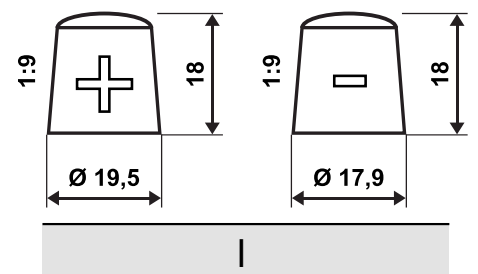

ERA part number: **A57012**

Technical parameter	Value
Battery	AGM Battery
ETN	570901072
Battery Capacity [Ah]	70 Ah
Cold Cranking Amps (CCA), EN [A]	720 A
Length [mm]	278
Width [mm]	175
Height [mm]	190
Layout	0
Terminals	I
Base hold-down	BI3
Case size	H6/LN3
Weight [Kg]	20,66

Layout

Terminals

Base hold-down