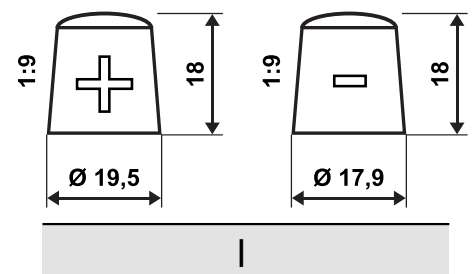

ERA part number: **A55090**

Technical parameter	Value
Battery	AGM Battery
ETN	550090080
Battery Capacity [Ah]	50 Ah
Cold Cranking Amps (CCA), EN [A]	800 A
Length [mm]	260
Width [mm]	173
Height [mm]	206
Layout	9
Terminals	1
Base hold-down	B07
Case size	G34
Weight [Kg]	17,50

Layout

Terminals

Base hold-down