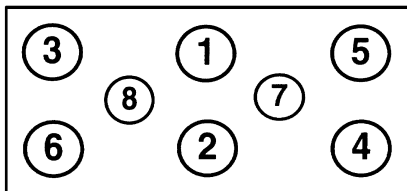

BC00038

VOLVO (INDUSTRIAL)

Bolts: 1, 2, 3, 4, 5, 6

- 1) 2 Kpm \pm 0,2 Kpm
- 2) 90° +10°/-5°
- 3) 90° +10°/-5°

Bolts: 7, 8

- 1) 0,7 Kpm \pm 0,2 Kpm
- 2) 180° +10°/-5°

Bolts: 1, 2, 3, 4, 5, 6

- 1) 15 lbft \pm 1,5 lbft
- 2) 90° +10°/-5°
- 3) 90° +10°/-5°

Bolts: 7, 8

- 1) 5 lbft \pm 1,5 lbft
- 2) 180° +10°/-5°

Ajusa is not responsible for any upgrade after this document had been printed. For more info, please scan the QR code or visit our website ajusa.es.