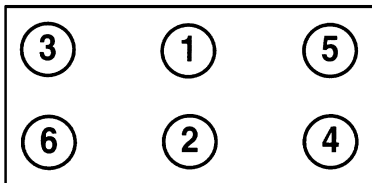

## VOLVO (INDUSTRIAL)

- 1)  $2 \pm 0,2$  Kpm
- 2)  $3,5 \pm 0,2$  Kpm

- 1)  $15 \pm 1$  lbft
- 2)  $26 \pm 1$  lbft

Ajusa is not responsible for any upgrade after this document had been printed. For more info, please scan the QR code or visit our website [ajusa.es](http://ajusa.es).