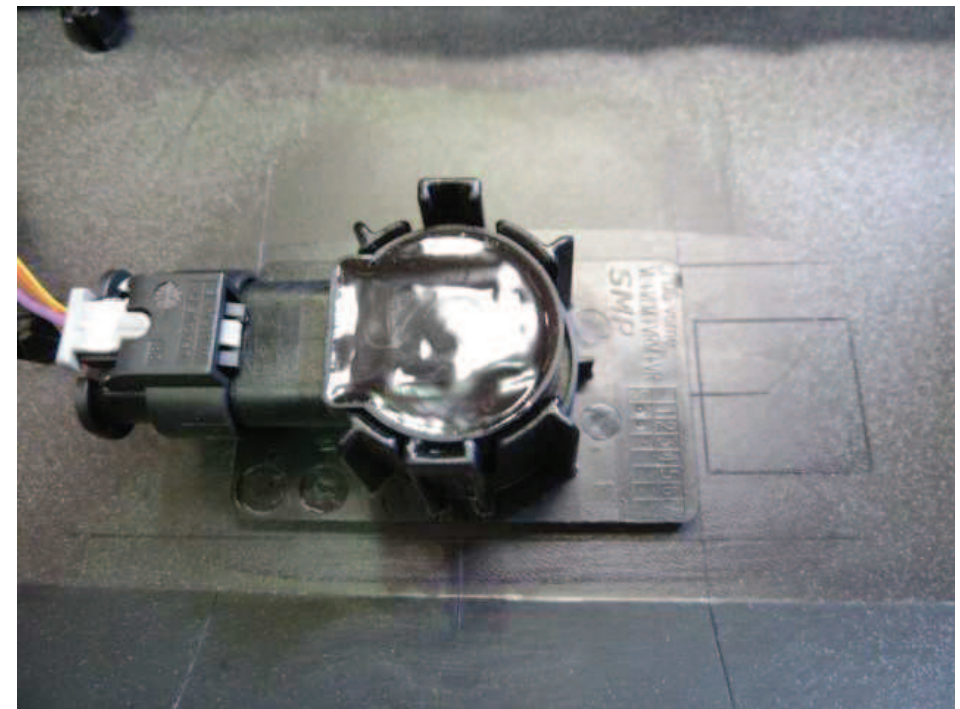

Washer cover L/H

VOLKSWAGEN PASSAT 2015 on