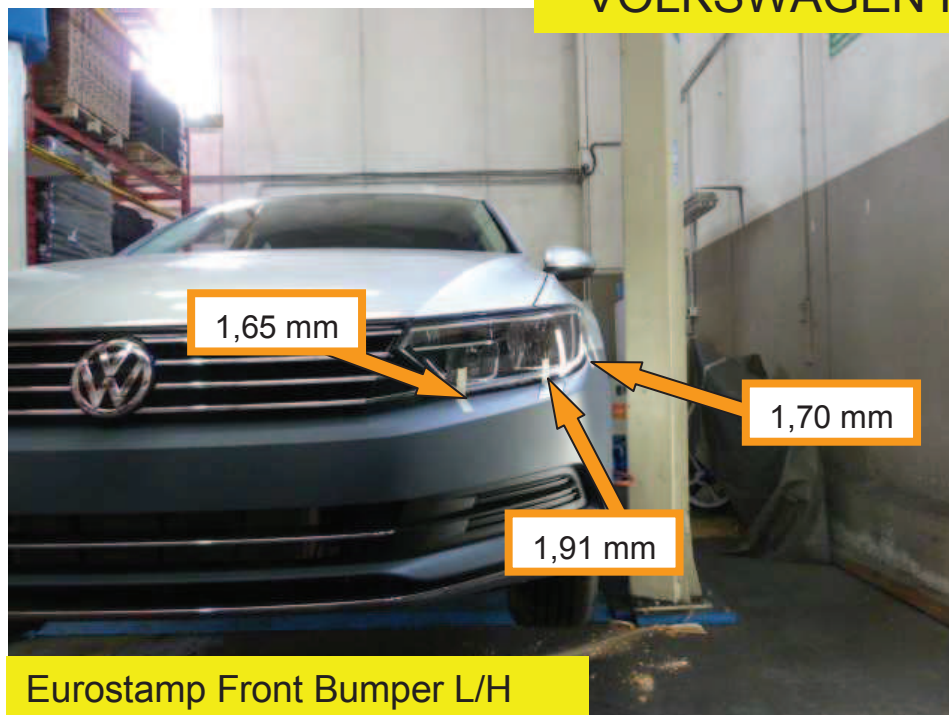

Eurostamp Bumper L/H

Eurostamp Front Bumper L/H