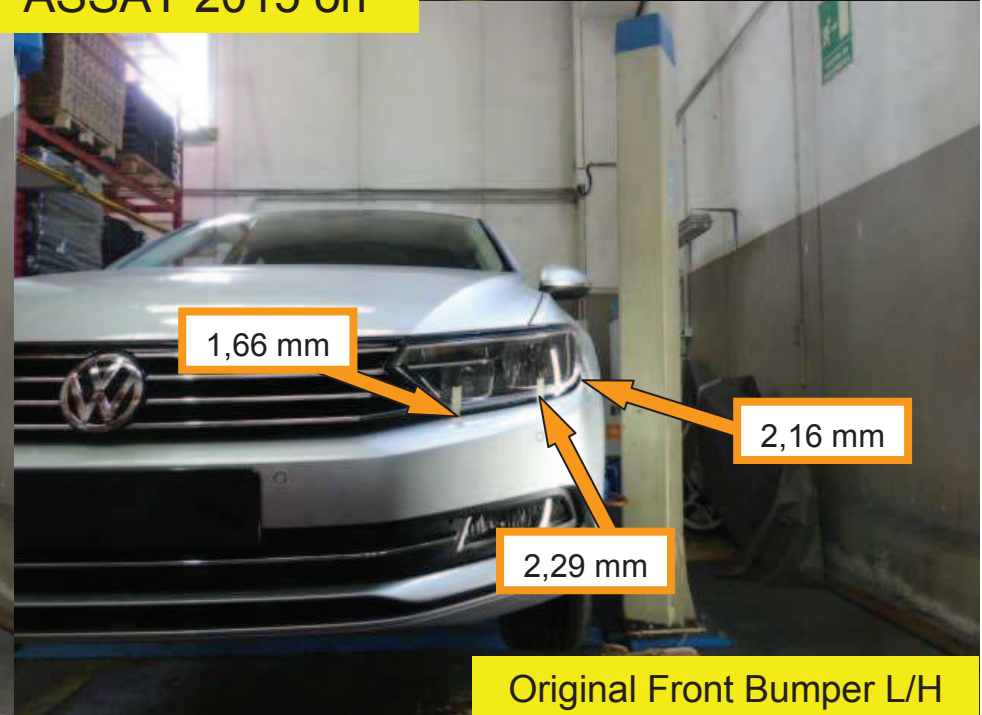

Original Bumper L/H

Original Front Bumper L/H