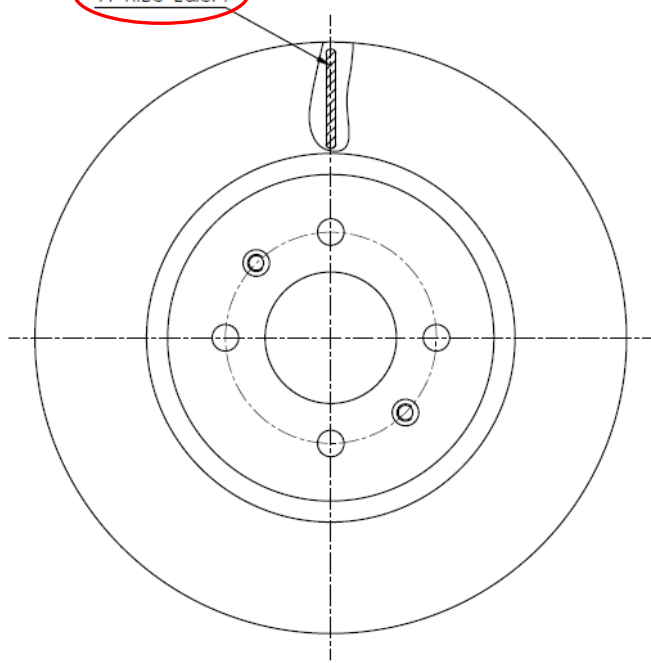

Service

MDC2362

VS.

MDC2847C

48 RIBS EQ.SP.

47 RIBS EQ.SP.

min.thickness 19.4

min.thickness 20.0