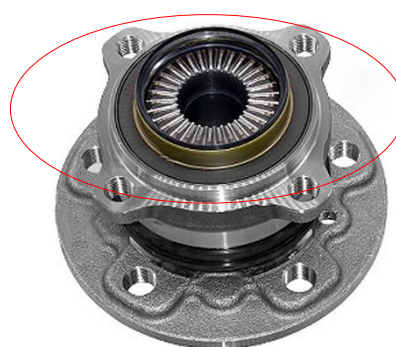

SUBJECT

Wheel Bearing design evolution

PRODUCTS DESIGNATIONS

VKBA 7101

CAR MANUFACTURERS - BRANDS

BMW: 2 Active Tourer (F45), X1(F48)
MINI: MINI CLUBMAN (F54), MINI COUNTRYMAN (F60)

SKf Kit

OE number (equivalency)

VKBA 7101

33 41 6 851 589

In line with OE specifications , the bearing included in the kit VKBA 7101 will have a new design without centre cap from batch code 032U.

This design optimization is in line with OE and guarantees the same quality level.

The mounting/ dismounting of the old cap is not necessary, as the technical function is the same.

Both old and new design are fully interchangeable.

Old design WITH centre cap

New design WITHOUT centre cap