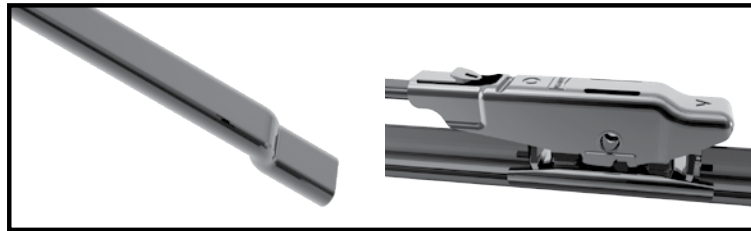

## CONNECTION TYPE 7 : Flat Bayonet

Connector CR1207 - Supplied Loose