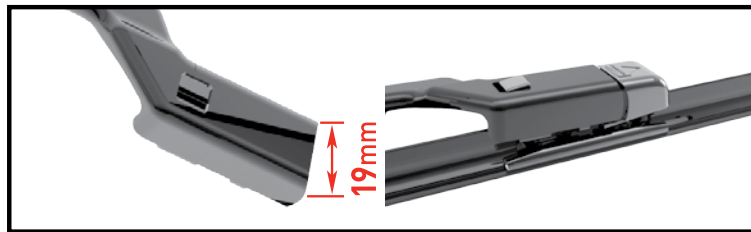

RAINY DAY

CONNECTION TYPE 6 : Push Button 19mm

Connector CR1209 - Supplied Loose