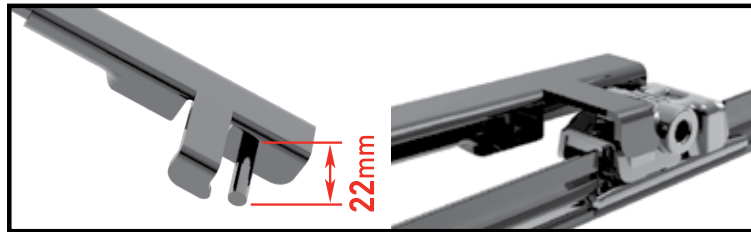

RAINY DAY

CONNECTION TYPE 5 : Side Pin 22mm

Connector CR1202 - Supplied Loose