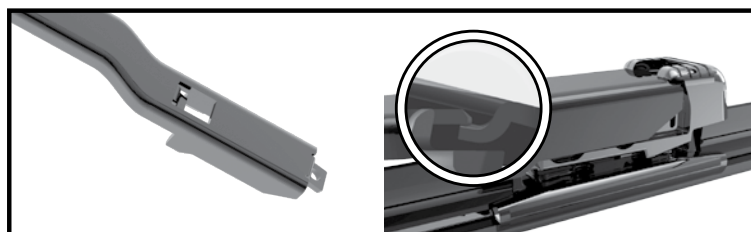

RAINY DAY

CONNECTION TYPE 3 : Top Lock BMW

Connector CR1211 - Prefitted