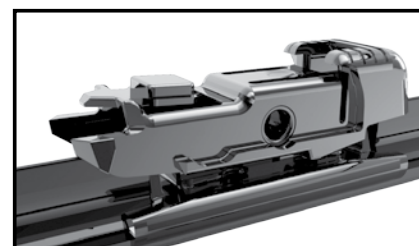

RAINY DAY

CONNECTION TYPE 3 : Top Lock BMW

Connector CR1211 - Prefitted