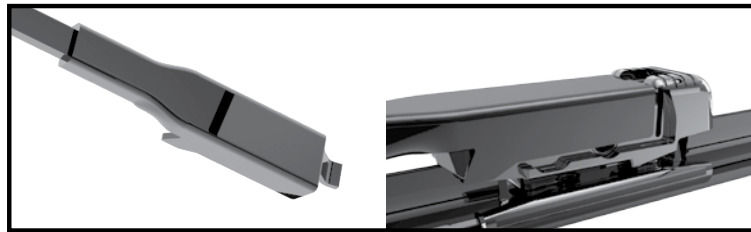

## CONNECTION TYPE 2 : Pinch Tab/Top Lock

Connector CR1211 - Prefitted