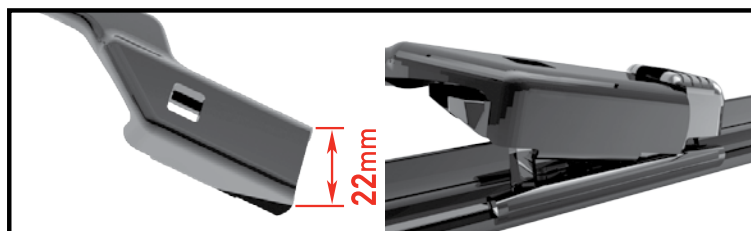

RAINY DAY

CONNECTION TYPE 1 : Push Button 22mm

Connector CR1211 - Prefitted