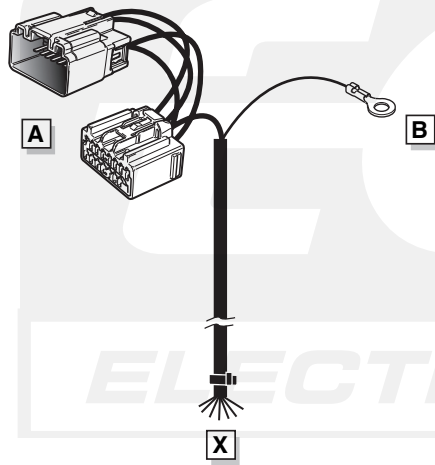

INFO

ROUTING

HATCHBACK 3/5 D
SEDAN

5 STATION

1

2