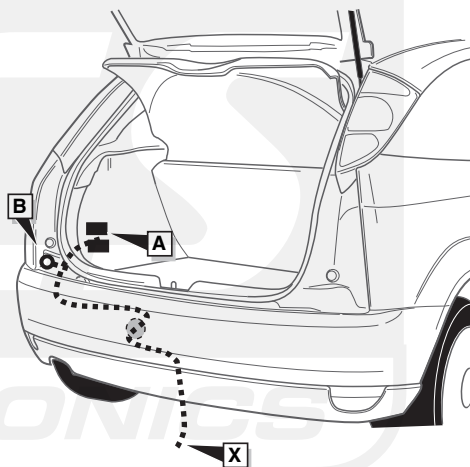

ROUTING

HATCHBACK 3/5 D
SEDAN