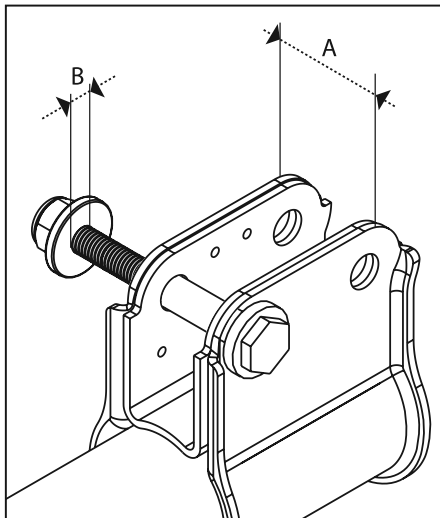

MONROE®

STRUT-MATE®

CAMBER KIT

The final touch for a professional job!

Monroe® Magic Camber

Quick and safe camber adjustment

- offers a solution for camber adjustment problems
- increases life of a vehicle's tyres by 30%
- improves steering and handling of the vehicle

Part-No.		-A-		Ø-B-
MC 110	<	35,0 - 48,0 mm	<	10 mm
MC 112	<	40,0 - 49,5 mm	<	12 mm
MC 114	<	35,0 - 48,0 mm	<	14 mm
MC 115	<	35,0 - 43,0 mm	<	15 mm
MC 116	<	41,5 - 48,0 mm	<	16 mm
MC 117	<	35,0 - 50,0 mm	<	17 mm
MC 210	<	45,5 - 48,0 mm	<	10 mm
MC 212	<	30,0 - 39,0 mm	<	12 mm

Ø-B-		-A-		Part-No
10 mm	<	35,0 - 48,0 mm	<	MC 110
10 mm	<	45,5 - 48,0 mm	<	MC 210
12 mm	<	40,0 - 49,5 mm	<	MC 112
12 mm	<	30,0 - 39,0 mm	<	MC 212
14 mm	<	35,0 - 48,0 mm	<	MC 114
15 mm	<	35,0 - 43,0 mm	<	MC 115
16 mm	<	41,5 - 48,0 mm	<	MC 116
17 mm	<	35,0 - 50,0 mm	<	MC 117