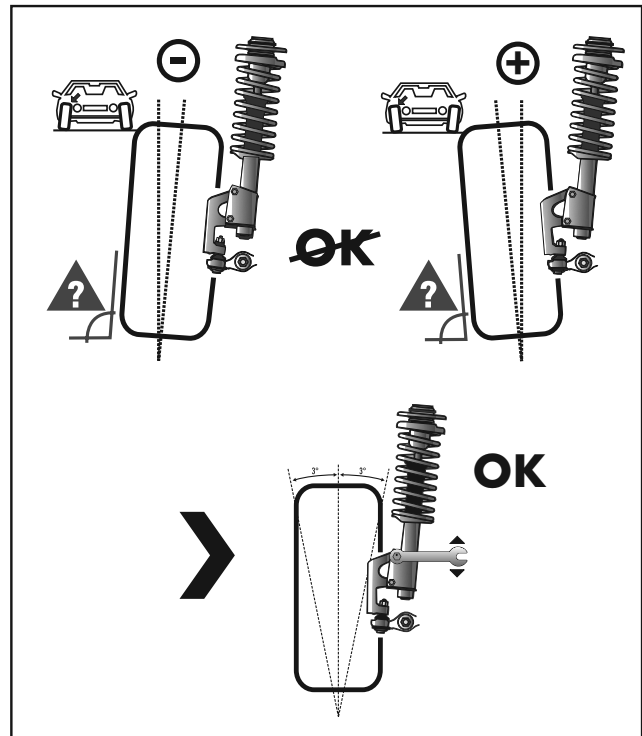

MONROE®

STRUT-MATE®

CAMBER KIT

The final touch for a professional job!

Monroe® Magic Camber

Quick and safe camber adjustment

- offers a solution for camber adjustment problems
- increases life of a vehicle's tyres by 30%
- improves steering and handling of the vehicle

Part-No.		-A-		Ø-B-
MC 110	<	35,0 - 48,0 mm	<	10 mm
MC 112	<	40,0 - 49,5 mm	<	12 mm
MC 114	<	35,0 - 48,0 mm	<	14 mm
MC 115	<	35,0 - 43,0 mm	<	15 mm
MC 116	<	41,5 - 48,0 mm	<	16 mm
MC 117	<	35,0 - 50,0 mm	<	17 mm
MC 210	<	45,5 - 48,0 mm	<	10 mm
MC 212	<	30,0 - 39,0 mm	<	12 mm

Ø-B-		-A-		Part-No
10 mm	<	35,0 - 48,0 mm	<	MC 110
10 mm	<	45,5 - 48,0 mm	<	MC 210
12 mm	<	40,0 - 49,5 mm	<	MC 112
12 mm	<	30,0 - 39,0 mm	<	MC 212
14 mm	<	35,0 - 48,0 mm	<	MC 114
15 mm	<	35,0 - 43,0 mm	<	MC 115
16 mm	<	41,5 - 48,0 mm	<	MC 116
17 mm	<	35,0 - 50,0 mm	<	MC 117