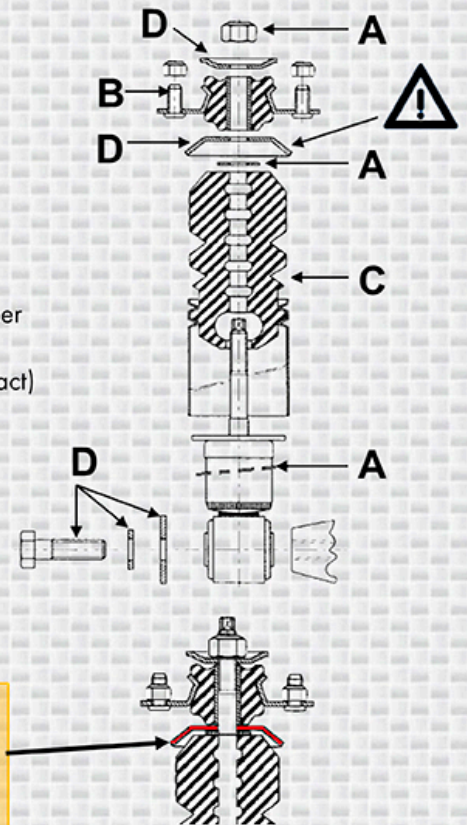

- A - Parts supplied with the shock absorber
- B - Mounting Kit (MK121)
- C - Protection Kit (PK096 except Compact)
- D - original parts to be reused

Mounting Kit
ref. MK121

When refitting the rear shock absorbers, check the presence of the conical washer, forgetting that it causes the breakdown of the rubber mounting kit