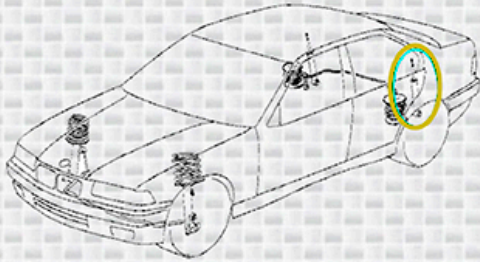

- A - Parts supplied with the shock absorber
- B - Mounting Kit (MK121)
- C - Protection Kit (PK096 except Compact)
- D - original parts to be reused

Mounting Kit
ref. MK121

When refitting the rear shock absorbers, check the presence of the conical washer, forgetting that it causes the breakdown of the rubber mounting kit