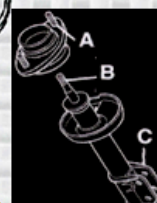

PRODUCT IDENTIFICATION

Corsa

FI055EU

CORSA A
> 93

CORSA B
93 >

Discontinued

Lower mounting bolts CORSA A

Lower mounting bolts CORSA B

TIGHTENING TORQUES		daN.m
A	Upper mounting bolts	3
B	Top stem nut	5.5
C	Lower mounting	11

E4364	REFLEX®	E4364
16203	ORIGINAL®	16203