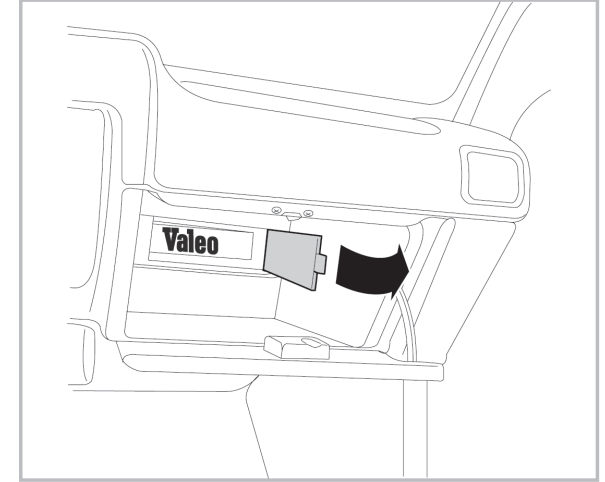

FOR
MAZDA

DEMIO A/C- (08/98 > 02/06)

PROTECT

combined with
active carbon

715750
FH382

**WANT TO
KNOW MORE?**

www.valeo-techassist.com