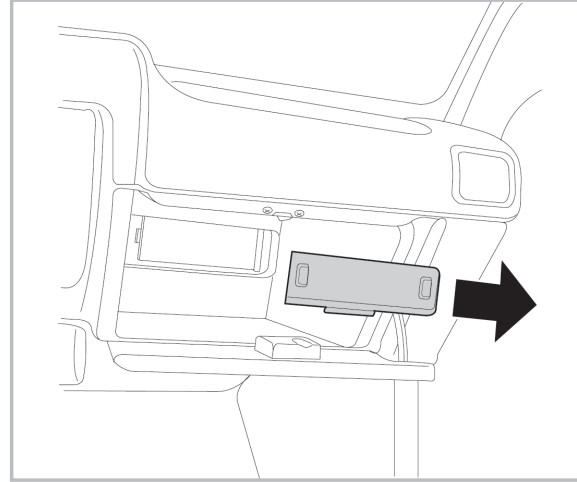

FOR
MAZDA

DEMIO A/C- (08/98 > 02/06)

PROTECT

combined with
active carbon

715750
FH382

**WANT TO
KNOW MORE?**

www.valeo-techassist.com