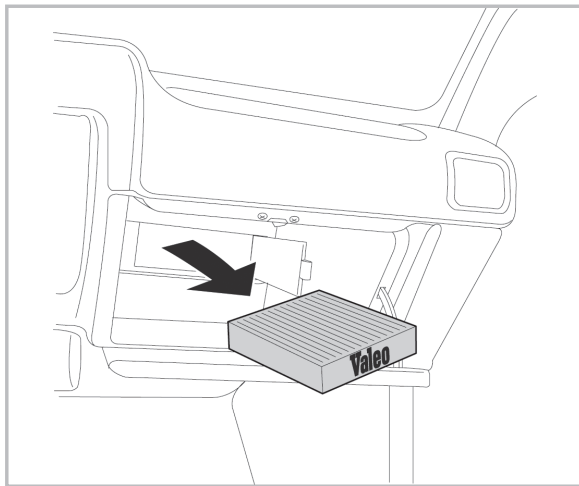

FOR
MAZDA

DEMIO A/C- (08/98 > 02/06)

PROTECT

combined with
active carbon

715750
FH382

**WANT TO
KNOW MORE?**

www.valeo-techassist.com