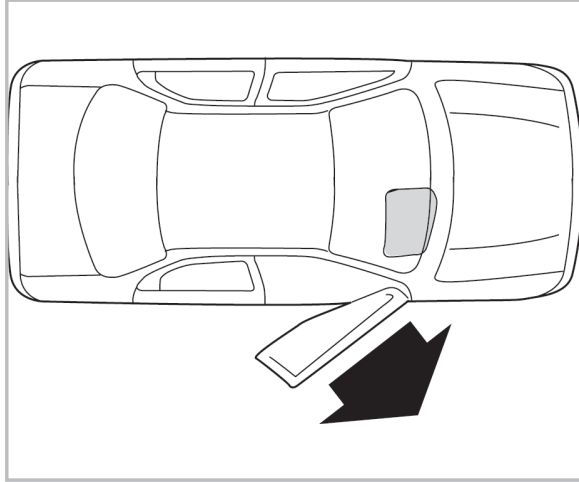

FOR
MAZDA

DEMIO A/C- (08/98 > 02/06)

PROTECT

combined with
active carbon

715750
FH382

**WANT TO
KNOW MORE?**

www.valeo-techassist.com