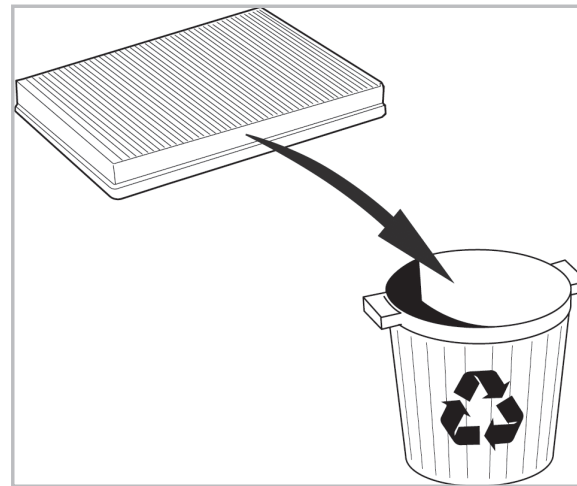

FOR
MAZDA

DEMIO A/C- (08/98 > 02/06)

PROTECT

combined with
active carbon

715750
FH382

**WANT TO
KNOW MORE?**

www.valeo-techassist.com