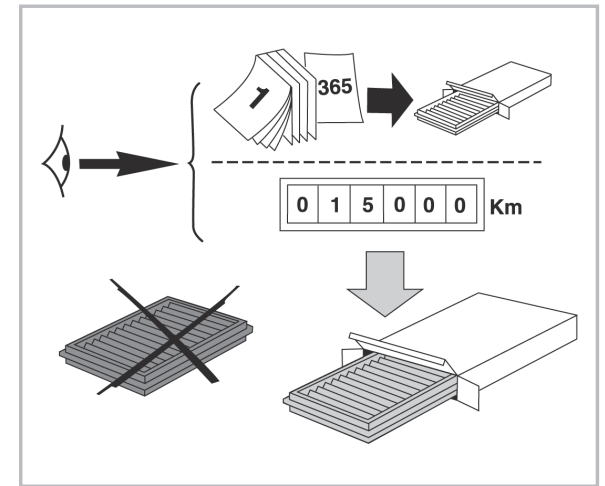

FOR
MAZDA

DEMIO A/C- (08/98 > 02/06)

PROTECT

combined with
active carbon

715750
FH382

**WANT TO
KNOW MORE?**

www.valeo-techassist.com