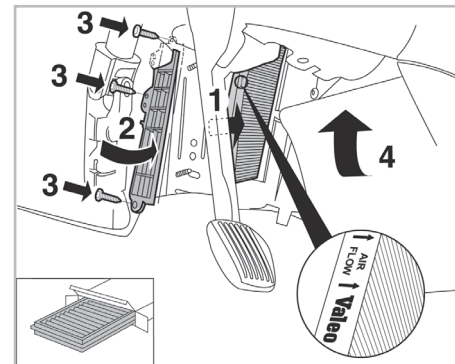

particle
filter

FOR
VOLVO

C30 A/C+/- (10/06 >) / **C70** A/C+ (01/06 >) / **S40** A/C- (03/04 >) / **V50** A/C+/- (03/04 >)

715627

FH195

PA

WANT TO
KNOW MORE?

www.valeo-techassist.com