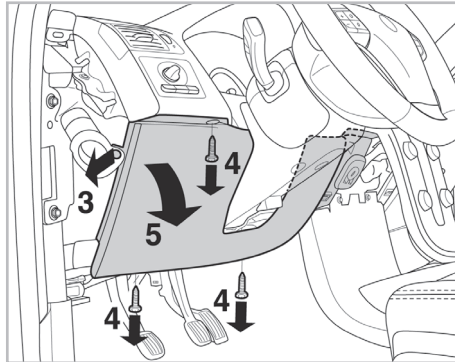

particle
filter

FOR
VOLVO

C30 A/C+/- (10/06 >) / **C70** A/C+ (01/06 >) / **S40** A/C- (03/04 >) / **V50** A/C+/- (03/04 >)

715627

FH195

PA

WANT TO
KNOW MORE?

www.valeo-techassist.com