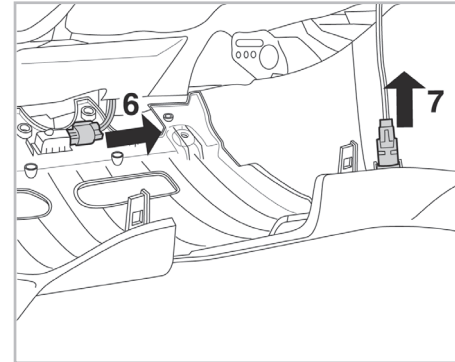

particle
filter

FOR
VOLVO

C30 A/C+/- (10/06 >) / **C70** A/C+ (01/06 >) / **S40** A/C- (03/04 >) / **V50** A/C+/- (03/04 >)

715627

FH195

PA

WANT TO
KNOW MORE?

www.valeo-techassist.com