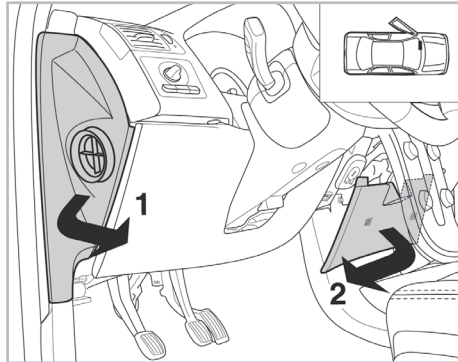

particle
filter

FOR
VOLVO

C30 A/C+/- (10/06 >) / **C70** A/C+ (01/06 >) / **S40** A/C- (03/04 >) / **V50** A/C+/- (03/04 >)

715627

FH195

PA

WANT TO
KNOW MORE?

www.valeo-techassist.com