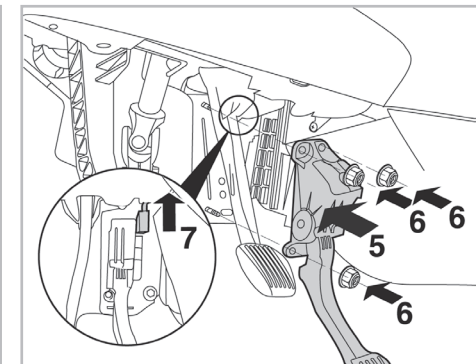

particle
filter

FOR
VOLVO

C30 A/C+/- (10/06 >) / **C70** A/C+ (01/06 >) / **S40** A/C- (03/04 >) / **V50** A/C+/- (03/04 >)

715627

FH195

PA

WANT TO
KNOW MORE?

www.valeo-techassist.com