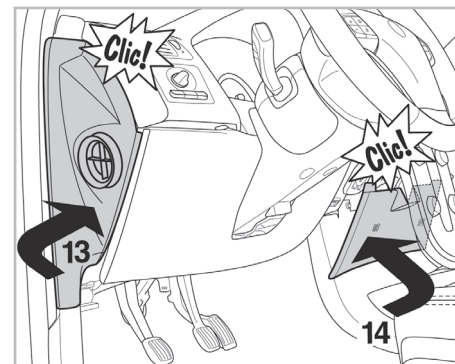

particle
filter

FOR
VOLVO

C30 A/C+/- (10/06 >) / **C70** A/C+ (01/06 >) / **S40** A/C- (03/04 >) / **V50** A/C+/- (03/04 >)

715627

FH195

PA

WANT TO
KNOW MORE?

www.valeo-techassist.com