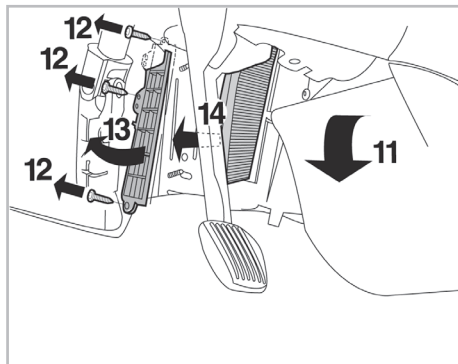

particle
filter

FOR
VOLVO

C30 A/C+/- (10/06 >) / **C70** A/C+ (01/06 >) / **S40** A/C- (03/04 >) / **V50** A/C+/- (03/04 >)

715627

FH195

PA

WANT TO
KNOW MORE?

www.valeo-techassist.com