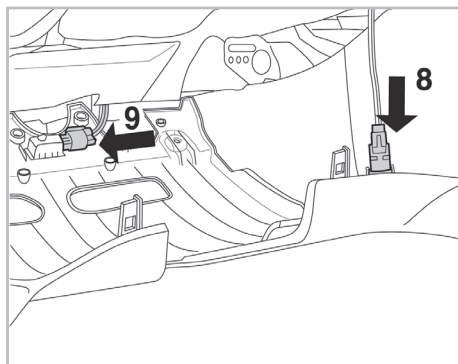

particle
filter

FOR
VOLVO

C30 A/C+/- (10/06 >) / **C70** A/C+ (01/06 >) / **S40** A/C- (03/04 >) / **V50** A/C+/- (03/04 >)

715627

FH195

PA

WANT TO
KNOW MORE?

www.valeo-techassist.com