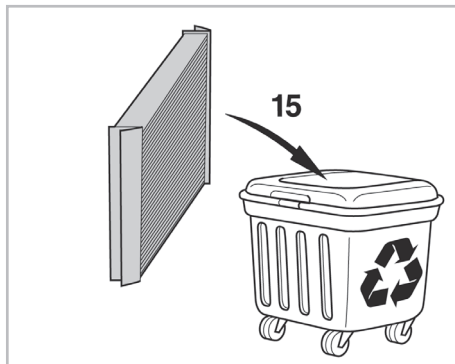

particle
filter

FOR
VOLVO

C30 A/C+/- (10/06 >) / **C70** A/C+ (01/06 >) / **S40** A/C- (03/04 >) / **V50** A/C+/- (03/04 >)

715627

FH195

PA

WANT TO
KNOW MORE?

www.valeo-techassist.com