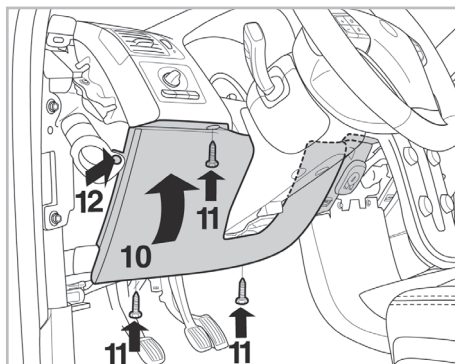

particle
filter

FOR
VOLVO

C30 A/C+/- (10/06 >) / **C70** A/C+ (01/06 >) / **S40** A/C- (03/04 >) / **V50** A/C+/- (03/04 >)

715627

FH195

PA

WANT TO
KNOW MORE?

www.valeo-techassist.com