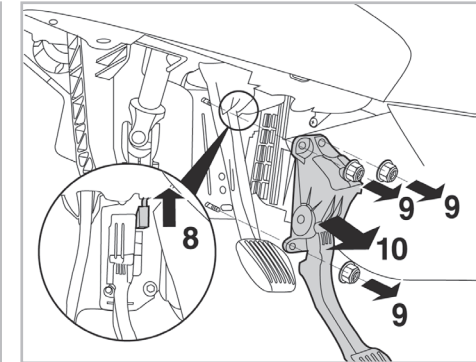

particle
filter

FOR
VOLVO

C30 A/C+/- (10/06 >) / **C70** A/C+ (01/06 >) / **S40** A/C- (03/04 >) / **V50** A/C+/- (03/04 >)

715627

FH195

PA

WANT TO
KNOW MORE?

www.valeo-techassist.com