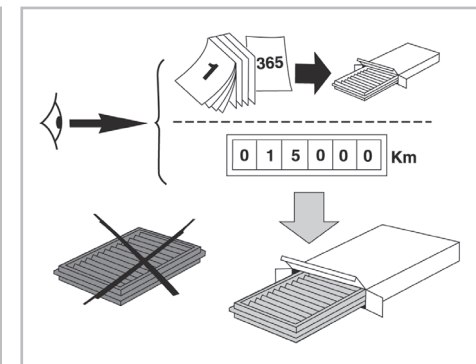

particle
filter

FOR
VOLVO

C30 A/C+/- (10/06 >) / **C70** A/C+ (01/06 >) / **S40** A/C- (03/04 >) / **V50** A/C+/- (03/04 >)

715627

FH195

PA

WANT TO
KNOW MORE?

www.valeo-techassist.com