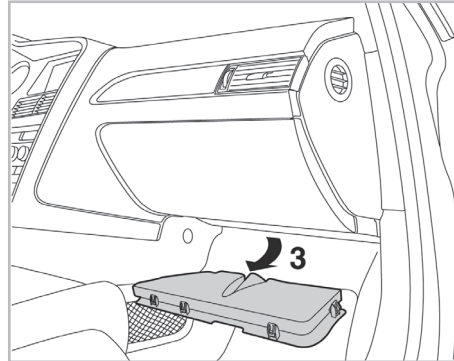

FOR
AUDI

A6 A/C+ (04/04 >) / S6 A/C+ (06/06 >) / A6 ALLROAD A/C+ (05/06 >)

PROTECT

combined with
active carbon

715501

FH277

CA

WANT TO
KNOW MORE?