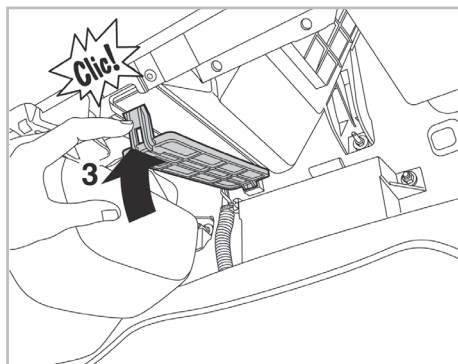

PROTECT

combined with active carbon

FOR MITSUBISHI COLT IV A/C+ (05/04 >)

698802

FH322

CA

WANT TO KNOW MORE?

www.valeo-techassist.com