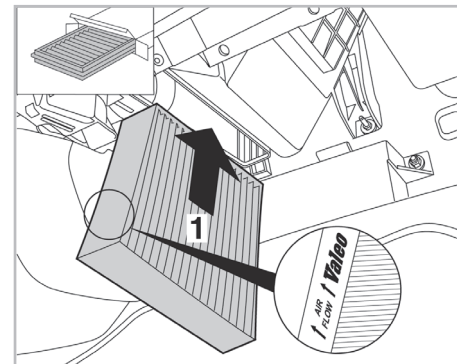

PROTECT

combined with active carbon

FOR MITSUBISHI COLT IV A/C+ (05/04 >)

698802

FH322

CA

WANT TO KNOW MORE?

www.valeo-techassist.com