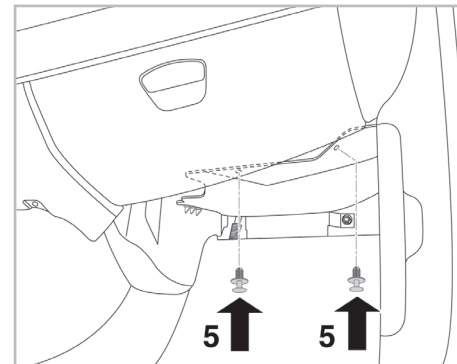

FOR  
**SMART**

FORFOUR A/C+/- (04/04 >) / COUPÉ A/C+/- (05/03 >)

**PROTECT**

combined with  
active carbon

**698802**

FH322

CA

**WANT TO  
KNOW MORE?**