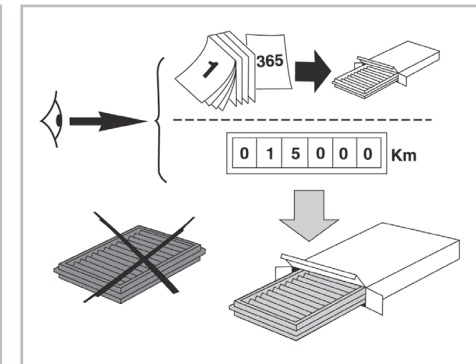

FOR  
**SMART**

FORFOUR A/C+/- (04/04 >) / COUPÉ A/C+/- (05/03 >)

**PROTECT**

combined with  
active carbon

**698802**

FH322

CA

**WANT TO  
KNOW MORE?**