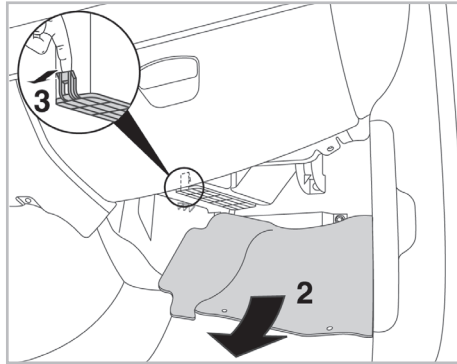

FOR  
**SMART**

FORFOUR A/C+/- (04/04 >) / COUPÉ A/C+/- (05/03 >)

**PROTECT**

combined with  
active carbon

**698802**

FH322

CA

**WANT TO  
KNOW MORE?**