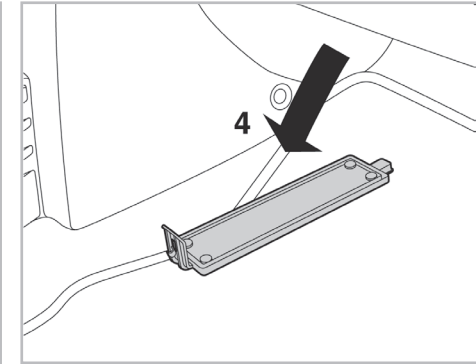

PROTECT

combined with active carbon

FOR MITSUBISHI COLT IV A/C+ (05/04 >)

698802

FH322

CA

WANT TO KNOW MORE?

www.valeo-techassist.com