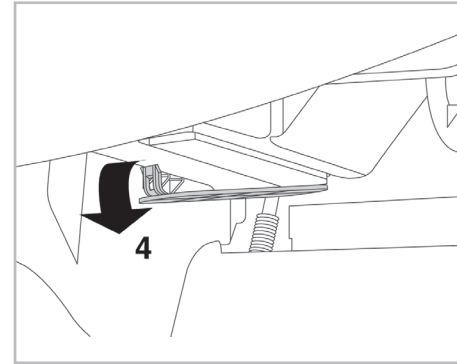

FOR  
**SMART**

FORFOUR A/C+/- (04/04 >) / COUPÉ A/C+/- (05/03 >)

**PROTECT**

combined with  
active carbon

**698802**

FH322

CA

**WANT TO  
KNOW MORE?**