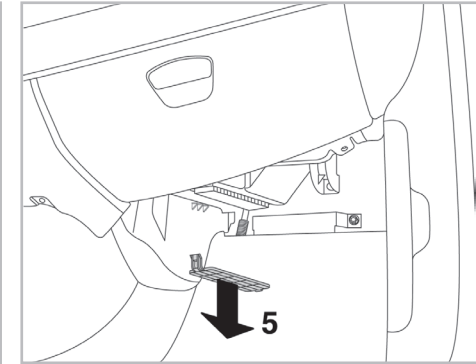

FOR  
**SMART**

FORFOUR A/C+/- (04/04 >) / COUPÉ A/C+/- (05/03 >)

**PROTECT**

combined with  
active carbon

**698802**

FH322

CA

**WANT TO  
KNOW MORE?**