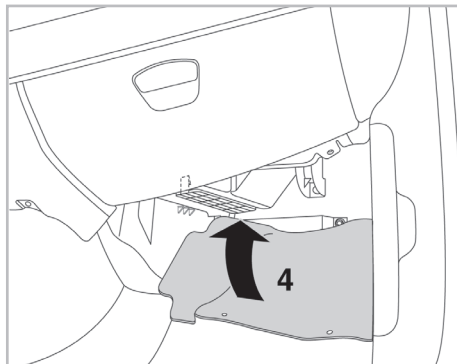

FOR  
**SMART**

FORFOUR A/C+/- (04/04 >) / COUPÉ A/C+/- (05/03 >)

**PROTECT**

combined with  
active carbon

**698802**

FH322

CA

**WANT TO  
KNOW MORE?**