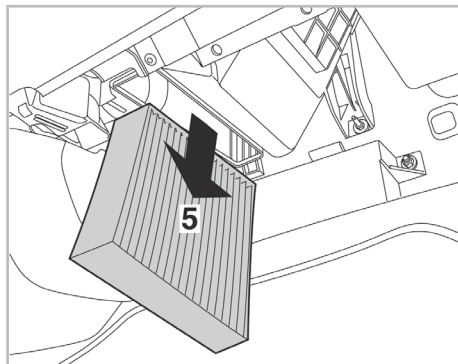

PROTECT

combined with active carbon

FOR MITSUBISHI COLT IV A/C+ (05/04 >)

698802

FH322

CA

WANT TO KNOW MORE?

www.valeo-techassist.com