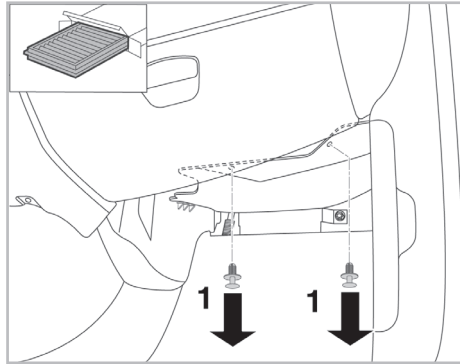

FOR  
**SMART**

FORFOUR A/C+/- (04/04 >) / COUPÉ A/C+/- (05/03 >)

**PROTECT**

combined with  
active carbon

**698802**

FH322

CA

**WANT TO  
KNOW MORE?**