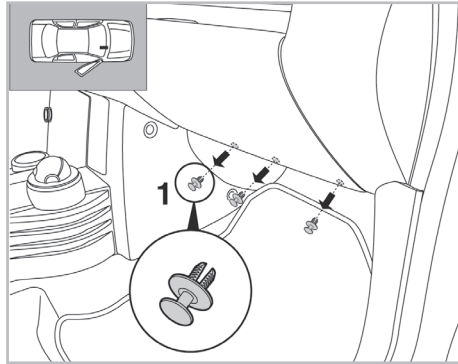

PROTECT

combined with active carbon

FOR MITSUBISHI COLT IV A/C+ (05/04 >)

698802

FH322

CA

WANT TO KNOW MORE?

www.valeo-techassist.com