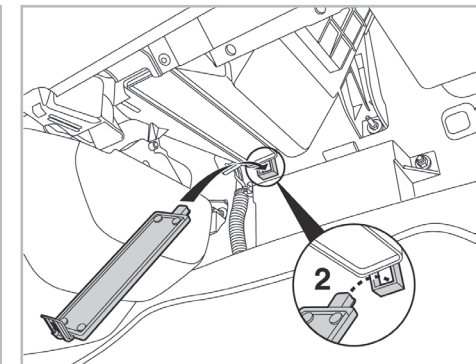

PROTECT

combined with active carbon

FOR MITSUBISHI COLT IV A/C+ (05/04 >)

698802

FH322

CA

WANT TO KNOW MORE?

www.valeo-techassist.com