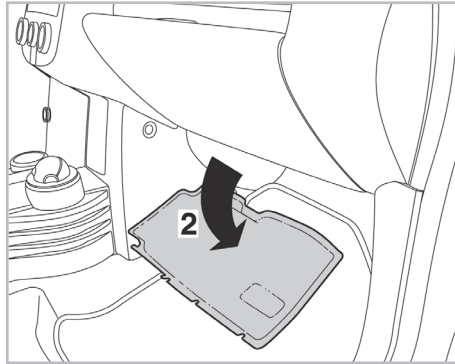

PROTECT

combined with active carbon

FOR MITSUBISHI COLT IV A/C+ (05/04 >)

698802

FH322

CA

WANT TO KNOW MORE?

www.valeo-techassist.com