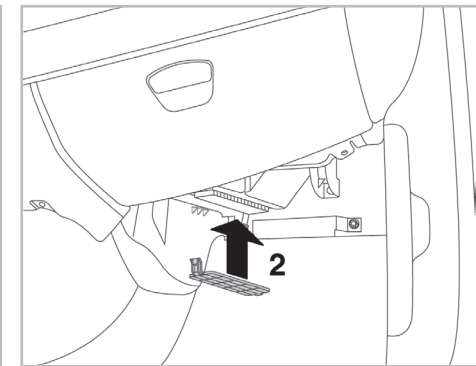

FOR  
**SMART**

FORFOUR A/C+/- (04/04 >) / COUPÉ A/C+/- (05/03 >)

**PROTECT**

combined with  
active carbon

**698802**

FH322

CA

**WANT TO  
KNOW MORE?**