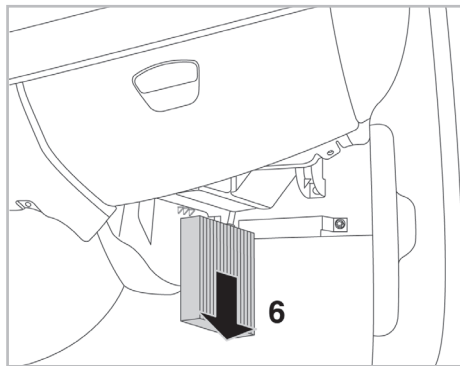

FOR  
**SMART**

FORFOUR A/C+/- (04/04 >) / COUPÉ A/C+/- (05/03 >)

**PROTECT**

combined with  
active carbon

**698802**

FH322

CA

**WANT TO  
KNOW MORE?**