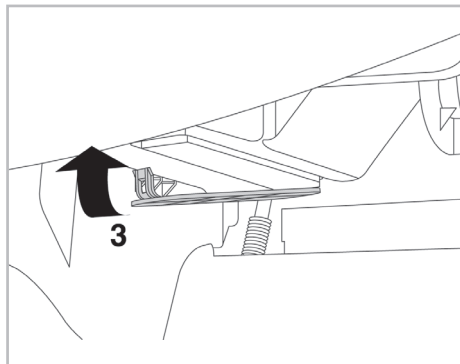

FOR  
**SMART**

FORFOUR A/C+/- (04/04 >) / COUPÉ A/C+/- (05/03 >)

**PROTECT**

combined with  
active carbon

**698802**

FH322

CA

**WANT TO  
KNOW MORE?**