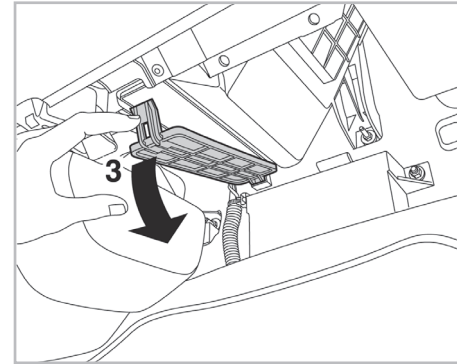

PROTECT

combined with active carbon

FOR MITSUBISHI COLT IV A/C+ (05/04 >)

698802

FH322

CA

WANT TO KNOW MORE?

www.valeo-techassist.com