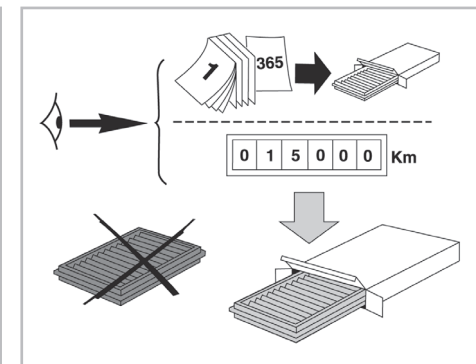

PROTECT

combined with active carbon

FOR MITSUBISHI COLT IV A/C+ (05/04 >)

698802

FH322

CA

WANT TO KNOW MORE?

www.valeo-techassist.com