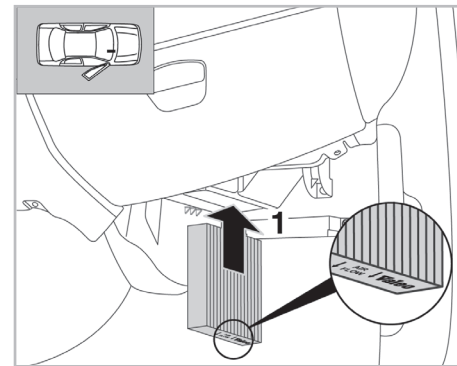

FOR  
**SMART**

FORFOUR A/C+/- (04/04 >) / COUPÉ A/C+/- (05/03 >)

**PROTECT**

combined with  
active carbon

**698802**

FH322

CA

**WANT TO  
KNOW MORE?**