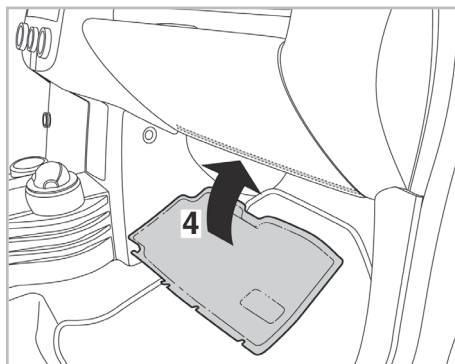

PROTECT

combined with active carbon

FOR MITSUBISHI COLT IV A/C+ (05/04 >)

698802

FH322

CA

WANT TO KNOW MORE?

www.valeo-techassist.com