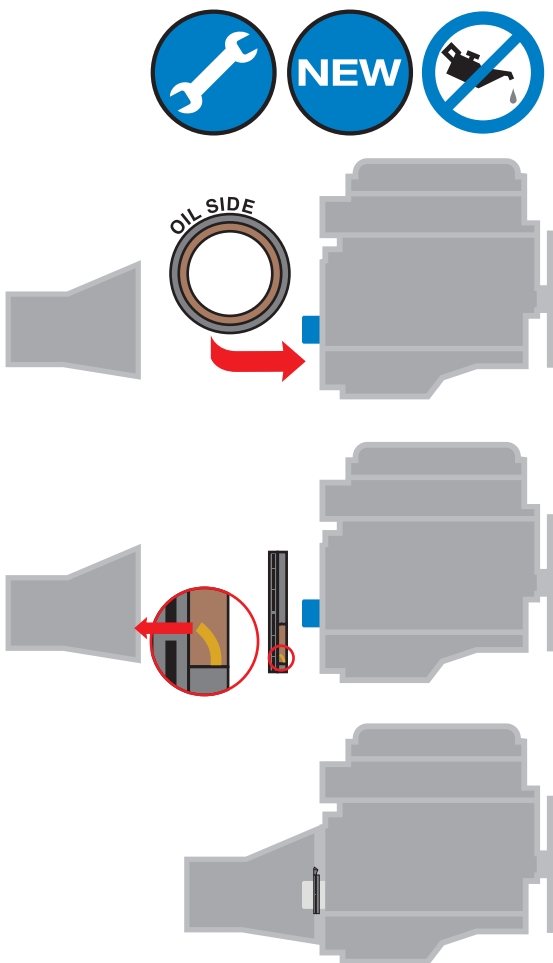

## Technical Service Information

Page 1/1

81-39433-00

Opel, Chevrolet, Alfa Romeo, Fiat, etc.

81-39433-00 = OE 55 355 235

VICTOR REINZ – Just seal it!