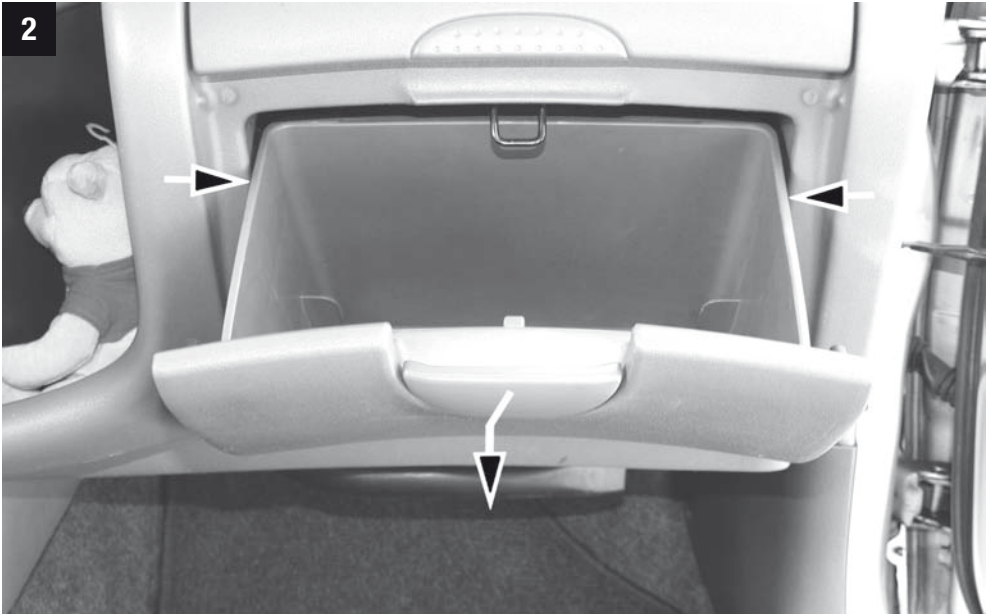

CU/CUK/FP 2131

Toyota Previa, Yaris I / Yaris Verso (P1)

**MANN
FILTER**

MANN+HUMMEL GMBH · Automotive Aftermarket · 71631 Ludwigsburg · Germany
Customer Service Center, Germany: +49 (0) 71 41 98-25 50, Fax. +49 (0) 71 41 98-25 58
Other countries: Tel. +49 (0) 71 41 98-28 80, Fax. +49 (0) 71 41 98-25 58
customer-service@mann-hummel.com
www.mann-filter.com